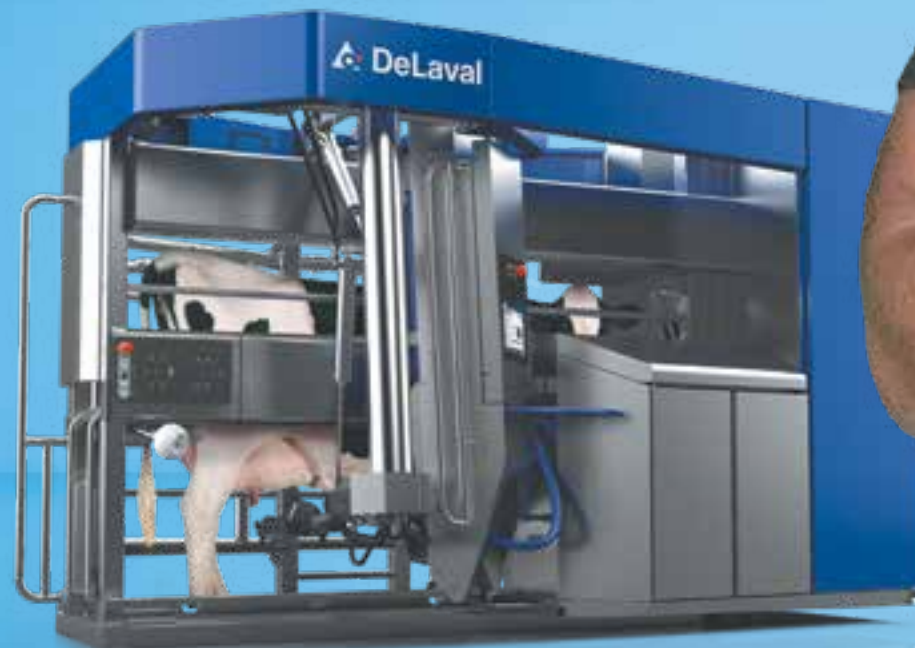

# IT ALL REVOLVES AROUND YOU

It's why the first question we always ask is - what's your way? How do you like to work? How do you like to farm?

The problem with most automation solutions is that they put the robots at the center and expect you to change the way you work, live and farm to work better for the robot. Not with DeLaval VMS™. With VMS it all revolves around you, which is why we have developed the VMS to be the world's most flexible milking robot – so that it works for you, and not the other way around.

“ I wasn't sure if robots were ready for my farm yet. Then I saw the VMS™ V310 with progesterone and the way it attaches, and I was like, 'It's go time' ”

Nelson Jespersen  
Tuxedo Farms, Alberta, Canada  
300 cows on 5 VMS™ V310